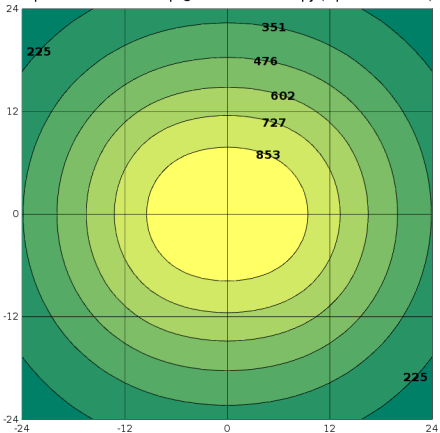

Equinox 1000 PPFD Map @ 18" Above Canopy (Open 4'x4' Area)

Equinox 1000 PPFD Map @ 24" Above Canopy (Open 4'x4' Area)