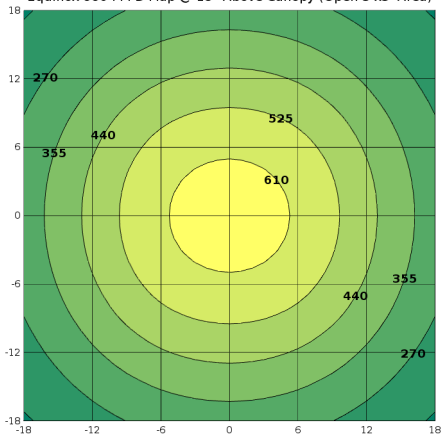

Equinox 660 PPF Map @ 18" Above Canopy (Open 3'x3' Area)

Equinox 660 PPF Map @ 24" Above Canopy (Open 3'x3' Area)